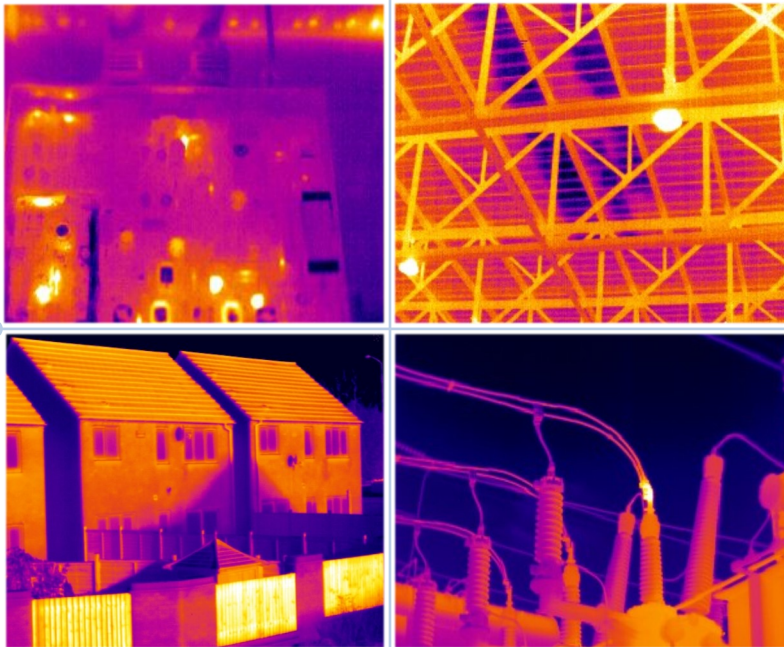

SATIR D300

High Performance IR Camera with Laser Ranging

SATIR D300 has been designed with the user in mind to ensure that it is simple to use while delivering a high quality image with a 384x288 resolution.

The D300 comes with a laser ranging feature which allows the user to point the laser to the target and it automatically focus the image.

The D300 comes with Duo Vision Plus and a touch screen that will auto focus to ensure the user has a clearly focused thermal image. This means when generating a report the image is already focused which enables accurate evaluation.

Features

- Newly Designed Platform
- High Speed Processing allows for Quick High Quality image output
- IR/CCD/Duo Vision Plus
- Laser Ranging
- Adaptable LCD Display
- Motorised Lens
- Easy to use interface
- 5 MP High Definition Camera
- Thermal Video Recording
- Long Battery Life

Marley's Lane, Drogheda, Co. Louth, Ireland

Tel: + 353 (42) 9341541

Email: enquiry@satir.com

Website: www.satir.com

Camera Name	D300
D300 Specification	
Detector Resolution	384x288
Thermal Sensitivity (N.E.T.D)	≤0.04°C@30°C
Spatial Resolution	1.09 mrad
Focus Mechanism	Motorised/Manual/Auto
Measurement	
Temperature Range	-20°C ~ + 650°C, up to 1500°C (Optional)
Accuracy	±2°C or ± 2% of readings
Image Presentation	
Image Mode	IR/CCD/Duo-Vision
Visible Pixels	High Definition CCD, 5 million pixels
LCD Display	3.5" Capacitive Touch Screen
Image Output Mode	Analogue Video Output
File Format (Thermal/Visual)	JPEG
Laser	
Laser Type	Class 2, 1mW/635nm, red
Laser Ranging	Yes—Auto focus the camera
Measurement Range	0.05m—30m
Environmental	
Encapsulation	IP54
Shock/Vibration Resistance	25G/2G
Operating Temperature	-20°C ~ +50°C
Physical Characteristics (Camera Body)	
Weight	0.85KG
Dimensions	Height 25cm Camera Head Length 13cm
Additional Features	
Built-in Memory	Yes
Ports	USB Type C
Video Record	Yes
Bluetooth	Yes (Optional)
Real time transmission	USB real time transmission with temperature data (optional)